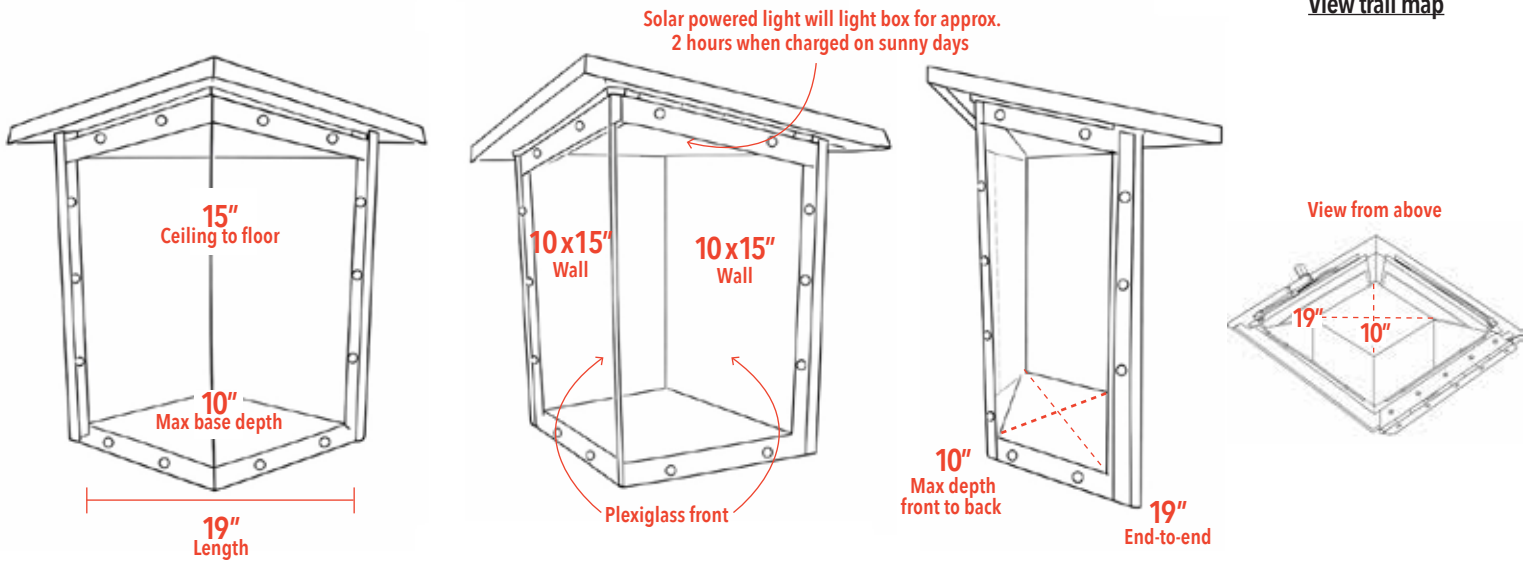

Diamond Gallery

Location: West side of Elmwood Parkway Park by bridge crossover near Rugged Dr. and Newport Ave.

[View trail map](#)

Gallery box shown using both walls (8.5x11 paper)

Shown with 11x14" panel insertion