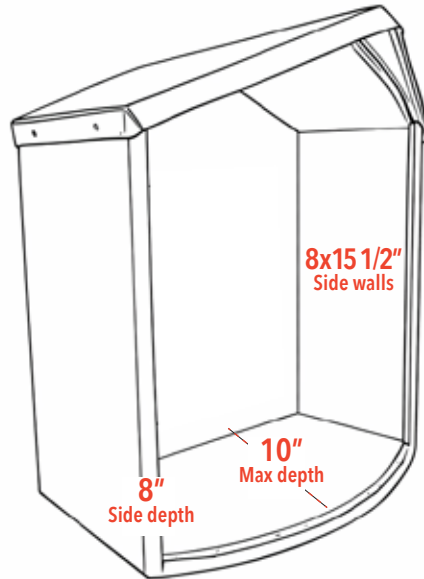

Tyler Station Wall Gallery

Location: Outside Pegasus Creative Reuse, 1300 S. Polk St. #274

[View trail map](#)

Plexi front is curved and extends 1" when looking from the side

Gallery box shown with 11x14" panel insert