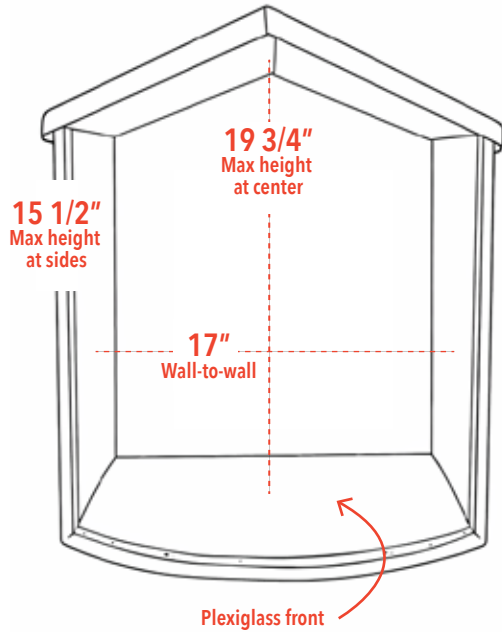

Tyler Station Wall Gallery

Location: Outside Pegasus Creative Reuse, 1300 S. Polk St. #274

[View trail map](#)

Plexi front is curved and extends 1" when looking from the side

Gallery box shown with 11x14" panel insert