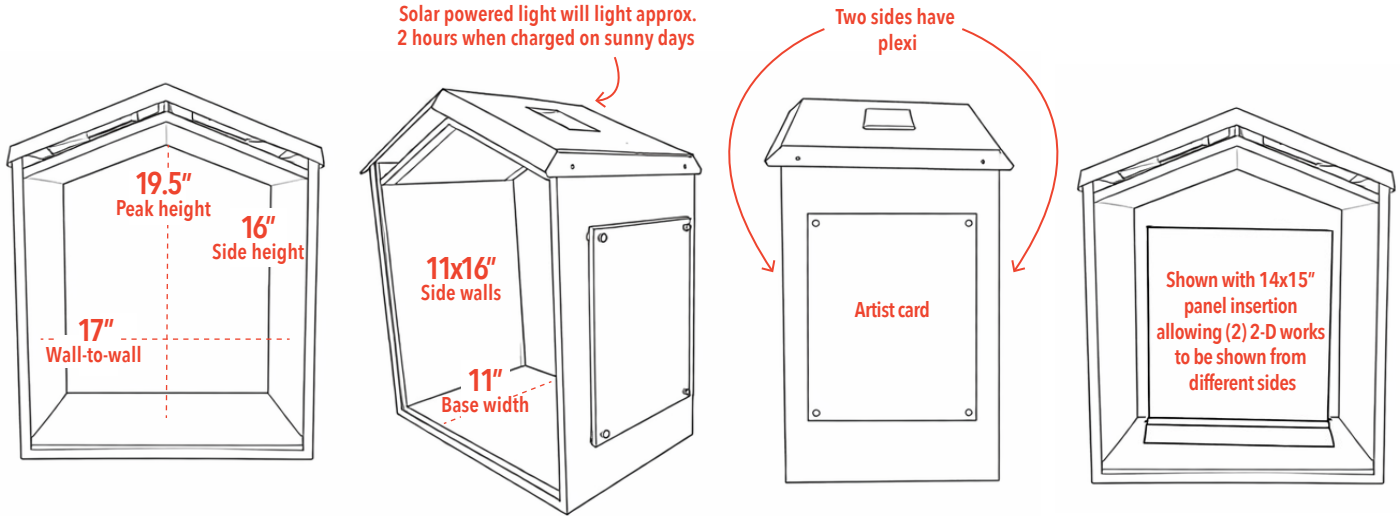

Fishbowl Gallery

Nearest cross street locations: (2) Elmwood Blvd and S. Polk St.,
(3) Elmwood Blvd and S. Edgefield, (4) Elmwood Blvd and Brunner Ave

[View trail map](#)

Gallery box shown without panel insertion

Solar-powered light at night